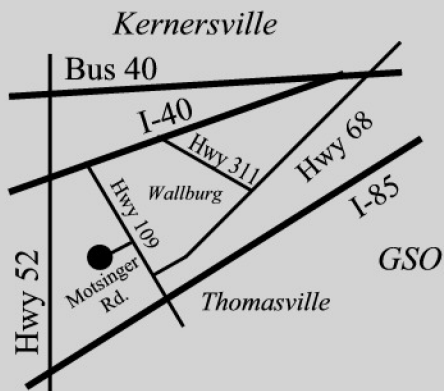

Meadowlands

A Residential & Golf Community

18-hole Hale Irwin designed golf course
 Pool & Tennis Memberships available
 Clubhouse ~ Playgrounds ~ Walking Trails ~ Sidewalks
 40+ acre natural area

Live Here Play Here

**Various community options for every lifestyle.
 Single family homes, golf villas & townhomes priced from \$170s to \$550,000+**

Directions:
 I-40 W to Exit 195 (Hwy 109 S).
 Turn right on Motsinger Rd to Meadowlands
 1/2 mile on the right.